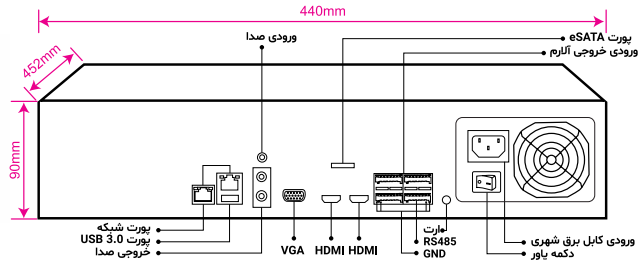

قابلیت ارایه فرم ور امنیتی جهت استفاده در مراکز فوق حساس و نظامی - فاقد قابلیت دسترسی از طریق اینترنت

4K NVR

1403-S1

3 years Platinum Guarantee

- سه سال گارانتی پلاتینیوم بدون قید و شرط کی دی تی شامل:
- آبخوردگی، شکستگی، ضربه دیدگی، خسارت ناشی از صاعقه، زنگ زدگی، نوسانات برق و سایر اتفاقات و صدمات

سایر برتری‌ها:

- امکان گسترش نرم افزاری به درخواست مصرف کنندگان
- نرم افزارهای موبایل و ویندوز حرفه‌ای به زبان فارسی و انگلیسی
- استفاده از CPU و Ram پیشتر نسبت به سایر برندها
- بالا ترین سطح پشتیبانی از دوربین های سایر برندها
- سیستم عامل به زبان فارسی و انگلیسی
- وب نویسی به زبان فارسی و انگلیسی
- عملکرد ANR با دوربین های کی دی تی
- مدیریت بهنای باند، **تکنولوژی اختصاصی برند کی دی تی (SBMS)**
- پشتیبانی از Failover با ذخیره سازی کی دی تی

پشتیبانی از قابلیت‌های هوشمند:

- عبور از خط
- فنس مجازی
- ورود به منطقه
- خروج از منطقه
- گم شدن اشیاء
- افزافه شدن اشیاء
- تردد شمار افراد
- تشخیص چهره
- تشخیص حرکت
- تشخیص انسان
- جستجوی هوشمند تصاویر
- تشخیص حرکت سریع افراد
- تشخیص پوشاندن دوربین
- تشخیص تغییر زاویه دوربین
- تشخیص پارک غیر مجاز خودرو
- تشخیص پرسه زنی افراد
- تشخیص صدای غیر عادی
- تشخیص عدم فوکوس لنز
- تشخیص تجمع افراد
- تشخیص خودرو

CPU & Capabilities	
CPU	Dual-Core ARM Cortex-A17@1600 MHz
IP Channel Input	64CH x 4K@30fps (Up to 12MP Supported)
Video & Audio	
HDMI Output	2CH / 1CH 4K (3840 x 2160) , 1CH Full HD (1920 x 1080)
VGA Output	1CH x Full HD (1920 x 1080)
Audio Input/Output	1CH Input, 1CH Output
Recording	
Video Compression	H.264+(Ultra H.264), H.265+ (Ultra H.265) Smart Event Codec
Audio Compression	G.711A, G.711U
Video Resolution	12MP, 8MP, 5MP, 4MP, 3MP, 1080P, 720P, VGA, 4CIF, DCIF, 2CIF, CIF, QCIF
Input Bandwidth	320~500Mbps (Smart Bandwidth Management System) 200 Mbps (when RAID is enabled)
Record Mode	Manual, Schedule, Alarm, Event, Smart Event
Failover	N+1 Hot Spare
Pre & Post Record	Pre 1~30 sec, Post 10~300 sec
Playback & Backup	
Sync Playback	16CH Sync Playback(Up to 4K@30fps)
Search Mode	Time & Date, Motion , Alarm Input, All Smart Function
Playback Mode	Normal, Time Division, Label, Event, Picture Playback, Smart Playback, ANR Support
Backup Mode	USB Device, Network, Internal Sata Burner
Network & Monitoring	
Protocols	HTTPs, HTTP, TCP/IP V4-V6, ICMP, RTSP, UDP, NTP, DHCP,DDNS, FTP, SNMP-V1-V2-V3, UPNP, P2P, NAT, Multi Cast
Compatibility	Onvif Ver2-6, ProfileS, G, T, CGI, SDK, API
Output Bandwidth	100~300Mbps (Smart Bandwidth Management System) 200 Mbps (when RAID is enabled)
User	32 Users
Streaming Method	Unicast, Multicast
Web Viewer	Internet Explorer
Windows Software	Unlimited KDT CMS/VMS 128CH Per Monitor
Smart Device	IOS, Android Phone & Tablet