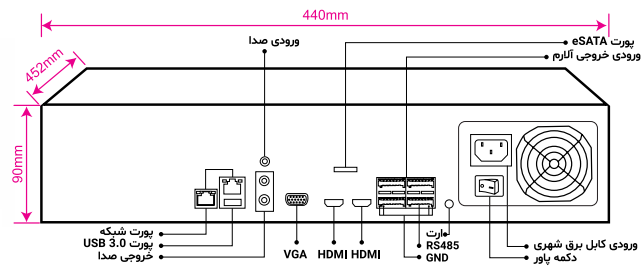

قابلیت ارایه فرم و امنیتی جهت استفاده در مراکز فوق حساس و نظامی - فاقد قابلیت دسترسی از طریق اینترنت

4K NVR

1403-S1

3 years Platinum Guarantee

سه سال گارانتی پلاتینیوم بدون قید و شرط کی دی تی شامل:

• آبخوردگی، شکستگی، ضربه دیدگی، خسارت ناشی از صاعقه، زنگ زدگی، نوسانات برق و سایر اتفاقات و صدمات

سایر برتری‌ها:

- امکان گسترش نرم افزاری به درخواست مصرف کنندگان
- نرم افزارهای موبایل و ویندوز حرفه‌ای به زبان فارسی و انگلیسی
- استفاده از CPU و Ram بیشتر نسبت به سایر برندها
- بالاترین سطح پشتیبانی از دوربین های سایر برندها
- سیستم عامل به زبان فارسی و انگلیسی
- وب نویسی به زبان فارسی و انگلیسی
- عملکرد ANR با دوربین های کی دی تی
- مدیریت پهنای باند، **تکنولوژی اختصاصی برند کی دی تی (SBMS)**
- پشتیبانی از Failover با ذخیره سازهای کی دی تی

پشتیبانی از قابلیت‌های هوشمند:

- عبور از خط
- فنس مجازی
- ورود به منطقه
- خروج از منطقه
- گم شدن اشیاء
- اضافه شدن اشیاء
- تردد شمار افراد
- تشخیص چهره
- تشخیص حرکت
- تشخیص انسان
- جستجوی هوشمند تصاویر
- تشخیص حرکت سریع افراد
- تشخیص پوشاندن دوربین
- تشخیص تغییر زاویه دوربین
- تشخیص پارک غیر مجاز خودرو
- تشخیص پرسه زنی افراد
- تشخیص صدای غیر عادی
- تشخیص عدم فوکوس لنز
- تشخیص تجمع افراد
- تشخیص خودرو

CPU & Capabilities	
CPU	Dual-Core ARM Cortex-A17@1600 MHz
IP Channel Input	32CH x 4K@30fps (Up to 12MP Supported)
Video & Audio	
HDMI Output	2CH / 1CH 4K (3840 x 2160) , 1CH Full HD (1920 x 1080)
VGA Output	1CH x Full HD (1920 x 1080)
Audio Input/Output	1CH Input, 1CH Output
Recording	
Video Compression	H.264+(Ultra H.264), H.265+ (Ultra H.265) Smart Event Codec
Audio Compression	G.711A, G.711U
Video Resolution	12MP, 8MP, 5MP, 4MP, 3MP, 1080P, 720P, VGA, 4CIF, DCIF, 2CIF, CIF, QCIF
Input Bandwidth	320~500Mbps (Smart Bandwidth Management System) 200 Mbps (when RAID is enabled)
Record Mode	Manual, Schedule, Alarm, Event, Smart Event
Failover	N+1 Hot Spare
Pre & Post Record	Pre 1~30 sec, Post 10~300 sec
Playback & Backup	
Sync Playback	16CH Sync Playback(Up to 4K@30fps)
Search Mode	Time & Date, Motion, Alarm Input, All Smart Function
Playback Mode	Normal, Time Division, Label, Event, Picture Playback, Smart Playback, ANR Support
Backup Mode	USB Device, Network, Internal Sata Burner
Network & Monitoring	
Protocols	HTTPs, HTTP, TCP/IP V4-V6, ICMP, RTSP, UDP, NTP, DHCP, DDNS, FTP, SNMP-V1-V2-V3, UPNP, P2P, NAT, Multi Cast
Compatibility	Onvif Ver2-6, Profile S, G, T, CGI, SDK, API
Output Bandwidth	100~300Mbps (Smart Bandwidth Management System) 200 Mbps (when RAID is enabled)
User	32 Users
Streaming Method	Unicast, Multicast
Web Viewer	Internet Explorer
Windows Software	Unlimited KDT CMS/VMS 128CH Per Monitor
Smart Device	IOS, Android Phone & Tablet