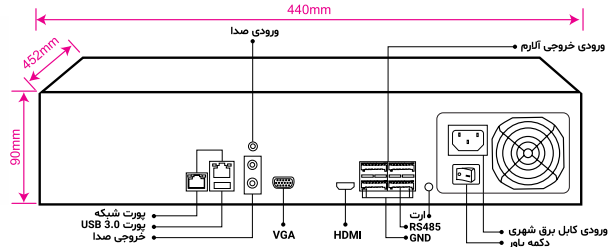

قابلیت ارایه فرم و امنیتی جهت استفاده در مراکز فوق حساس و نظامی - فاقد قابلیت دسترسی از طریق اینترنت

4K NVR

1403-S1

3 years Platinum Guarantee

سه سال گارانتی پلاتینیوم بدون قید و شرط کی تی شامل:

• آبخوردگی، شکستگی، ضربه دیدگی، خسارت ناشی از صاعقه، زنگ زدگی، نوسانات برق و سایر اتفاقات و صدمات

سایر برتری‌ها:

- امکان گسترش نرم افزاری به درخواست مصرف کنندگان
- نرم افزارهای موبایل و ویندوز حرفه‌ای به زبان فارسی و انگلیسی
- استفاده از CPU و Ram بیشتر نسبت به سایر برندها
- بالاترین سطح پشتیبانی از دوربین های سایر برندها
- سیستم عامل به زبان فارسی و انگلیسی
- وب نویسی به زبان فارسی و انگلیسی
- عملکرد ANR با دوربین های کی تی دی

پشتیبانی از قابلیت‌های هوشمند:

- عبور از خط
- فنس مجازی
- ورود به منطقه
- خروج از منطقه
- گم شدن اشیاء
- اضافه شدن اشیاء
- تردد شمار افراد
- تشخیص چهره
- تشخیص حرکت
- تشخیص انسان
- جستجوی هوشمند تصاویر
- تشخیص حرکت سریع افراد
- تشخیص پوشاندن دوربین
- تشخیص تغییر زاویه دوربین
- تشخیص پارک غیر مجاز خودرو
- تشخیص پرسه زنی افراد
- تشخیص صدای غیر عادی
- تشخیص عدم فوکوس لنز
- تشخیص تجمع افراد
- تشخیص خودرو

CPU & Capabilities	
CPU	Dual-Core ARM Cortex-A17@1600 MHz
IP Channel Input	16CH x 4K@30fps(Up to 12 MP Supported)
Video & Audio	
HDMI Output	1CH x 4K (3840 x 2160)
VGA Output	1CH x Full HD (1920 x 1080)
Audio Input/ Output	1CH Input, 1CH Output
Recording	
Video Compression	H.264+(Ultra H.264), H.265+ (Ultra H.265) Smart Event Codec
Audio Compression	G.711A, G.711U
Video Resolution	12MP, 8MP, 5MP, 4MP, 3MP, 1080P, 720P, VGA, 4CIF, DCIF, 2CIF, CIF, QCIF
Input Bandwidth	160 Mbps
Record Mode	Manual, Schedule, Alarm, Event, Smart Event
Pre & Post Record	Pre 1~30 sec, Post 10~300 sec
Playback & Backup	
Sync Playback	16CH Sync Playback(Up to 4K@30fps)
Search Mode	Time & Date, Motion, Alarm Input, All Smart Function
Playback Mode	Normal, Time Division, Label, Event, Picture Playback, Smart Playback, ANR Support
Backup Mode	USB Device, Network, Internal Sata Burner
Network & Monitoring	
Protocols	HTTPs, HTTP, TCP/IP V4-V6, ICMP, RTSP, UDP, NTP, DHCP, DDNS, FTP, SNMP-V1-V2-V3, UPNP, P2P, NAT, Multi Cast
Compatibility	Onvif Ver2.6, Profile S, G, T, CGI, SDK, API
Output Bandwidth	256 Mbps
User	32 Users
Streaming Method	Unicast, Multicast
Web Viewer	Internet Explorer
Windows Software	Unlimited KDT CMS/VMS 128CH Per Monitor
Smart Device	IOS, Android Phone & Tablet