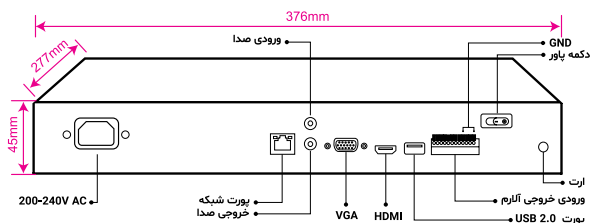

قابلیت ارایه فرم ور امنیتی جهت استفاده در مراکز فوق حساس و نظامی - فاقد قابلیت دسترسی از طریق اینترنت

4K NVR

1403-S1

3 years Platinum Guarantee

- سه سال گارانتی پلاتینیوم بدون قید و شرط کی تی شامل:
- آبخوردگی، شکستگی، ضربه دیدگی، خسارت ناشی از صاعقه، زنگ زدگی، نوسانات برق و سایر اتفاقات و صدمات

سایر برتری‌ها:

- امکان گسترش نرم افزاری به درخواست مصرف کنندگان
- نرم افزارهای موبایل و ویندوز حرفه‌ای به زبان فارسی و انگلیسی
- استفاده از CPU و Ram بیشتر نسبت به سایر برندها
- بالترین سطح پشتیبانی از دوربین های سایر برندها
- سیستم عامل به زبان فارسی و انگلیسی
- وب نویسی به زبان فارسی و انگلیسی
- عملکرد ANR با دوربین های کی تی

پشتیبانی از قابلیت‌های هوشمند:

- عبور از خط
- فنس مجازی
- ورود به منطقه
- خروج از منطقه
- گم شدن اشیاء
- افزافه شدن اشیاء
- تردد شمار افراد
- تشخیص چهره
- تشخیص حرکت
- تشخیص انسان
- جستجوی هوشمند تصاویر
- تشخیص حرکت سریع افراد
- تشخیص پوشاندن دوربین
- تشخیص تغییر زاویه دوربین
- تشخیص پارک غیر مجاز خودرو
- تشخیص پرسه زنی افراد
- تشخیص صدای غیر عادی
- تشخیص عدم فوکوس لنز
- تشخیص تجمع افراد
- تشخیص خودرو

CPU & Capabilities	
CPU	Dual-Core ARM Cortex-A7@1300 MHz
IP Channel Input	4CH x 4K@30fps
Video & Audio	
HDMI Output	1CH x 4K (3840 x 2160)
VGA Output	1CH x Full HD (1920 x 1080)
Audio Input/Output	1CH Input, 1CH Output
Recording	
Video Compression	H.264+(Ultra H.264), H.265+ (Ultra H.265) Smart Event Codec
Audio Compression	G.711A, G.711U
Video Resolution	8MP, 5MP, 4MP, 3MP, 1080P, 720P, VGA, 4CIF, DCIF, 2CIF, CIF, QCIF
Input Bandwidth	40 Mbps
Record Mode	Manual, Schedule, Alarm, Event, Smart Event
Pre & Post Record	Pre 1~30 sec, Post 10~300 sec
Playback & Backup	
Sync Playback	4CH Sync Playback(Up to 4K@30fps)
Search Mode	Time & Date, Motion, Alarm Input, All Smart Function
Playback Mode	Normal, Time Division, Label, Event, Picture Playback, Smart Playback, ANR Support
Backup Mode	USB Device, Network, Internal Sata Burner
Network & Monitoring	
Protocols	HTTPs, HTTP, TCP/IP V4-V6, ICMP, RTSP, UDP, NTP, DHCP, DDNS, FTP, SNMP-V1-V2-V3, UPNP, P2P, NAT, Multi Cast
Compatibility	Onvif Ver2.6, Profile S, G, T, CGI, SDK, API
Output Bandwidth	80 Mbps
User	32 Users
Streaming Method	Unicast, Multicast
Web Viewer	Internet Explorer
Windows Software	Unlimited KDT CMS/VMS 128CH Per Monitor
Smart Device	IOS, Android Phone & Tablet