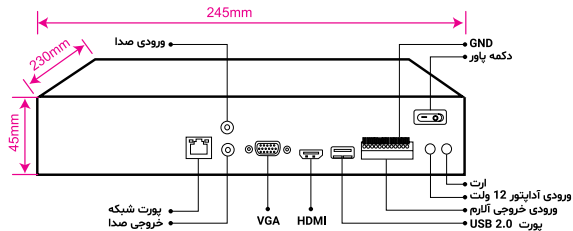

قابلیت ارایه فرم ور امنیتی جهت استفاده در مراکز فوق حساس و نظامی - فاقد قابلیت دسترسی از طریق اینترنت

4K NVR

1403-S1

3 years Platinum Guarantee

- سه سال گارانتی پلاتینیوم بدون قید و شرط کی دی تی شامل:

- آبخوردگی، شکستگی، ضربه دیدگی، خسارت ناشی از صاعقه، زنگ زدگی، نوسانات برق و سایر اتفاقات و صدمات

سایر برتری‌ها:

- امکان گسترش نرم افزاری به درخواست مصرف کنندگان
- نرم افزارهای موبایل و ویندوز حرفه‌ای به زبان فارسی و انگلیسی
- استفاده از CPU و Ram بیشتر نسبت به سایر برندها
- بالاترین سطح پشتیبانی از دوربین های سایر برندها
- سیستم عامل به زبان فارسی و انگلیسی
- وب نویسی به زبان فارسی و انگلیسی
- عملکرد ANR با دوربین های کی دی تی

پشتیبانی از قابلیت‌های هوشمند:

- عبور از خط
- فنس مجازی
- ورود به منطقه
- خروج از منطقه
- گم شدن اشیاء
- افزافه شدن اشیاء
- تردد شمار افراد
- تشخیص چهره
- تشخیص حرکت
- تشخیص انسان
- جستجوی هوشمند تصاویر
- تشخیص حرکت سریع افراد
- تشخیص پوشاندن دوربین
- تشخیص تغییر زاویه دوربین
- تشخیص پارک غیر مجاز خودرو
- تشخیص پرسه زنی افراد
- تشخیص صدای غیر عادی
- تشخیص عدم فوکوس لنز
- تشخیص تجمع افراد
- تشخیص خودرو

CPU & Capabilities	
CPU	Dual-Core ARM Cortex-A7@1300 MHz
IP Channel Input	4CH x 4K@30fps
Video & Audio	
HDMI Output	1CH x 4K (3840 x 2160)
VGA Output	1CH x Full HD (1920 x 1080)
Audio Input/Output	1CH Input, 1CH Output
Recording	
Video Compression	H.264+(Ultra H.264), H.265+ (Ultra H.265) Smart Event Codec
Audio Compression	G.711A, G.711U
Video Resolution	8MP, 5MP, 4MP, 3MP, 1080P, 720P, VGA, 4CIF, DCIF, 2CIF, CIF, QCIF
Input Bandwidth	40 Mbps
Record Mode	Manual, Schedule, Alarm, Event, Smart Event
Pre & Post Record	Pre 1~30 sec, Post 10~300 sec
Playback & Backup	
Sync Playback	4CH Sync Playback(Up to 4K@30fps)
Search Mode	Time & Date, Motion, Alarm Input, All Smart Function
Playback Mode	Normal, Time Division, Label, Event, Picture Playback, Smart Playback, ANR Support
Backup Mode	USB Device, Network, Internal Sata Burner
Network & Monitoring	
Protocols	HTTPs, HTTP, TCP/IP V4-V6, ICMP, RTSP, UDP, NTP, DHCP, DDNS, FTP, SNMP-V1-V2-V3, UPNP, P2P, NAT, Multi Cast
Compatibility	Onvif Ver2.6, Profile S, G, T, CGI, SDK, API
Output Bandwidth	80 Mbps
User	32 Users
Streaming Method	Unicast, Multicast
Web Viewer	Internet Explorer
Windows Software	Unlimited KDT CMS/VMS 128CH Per Monitor
Smart Device	IOS, Android Phone & Tablet